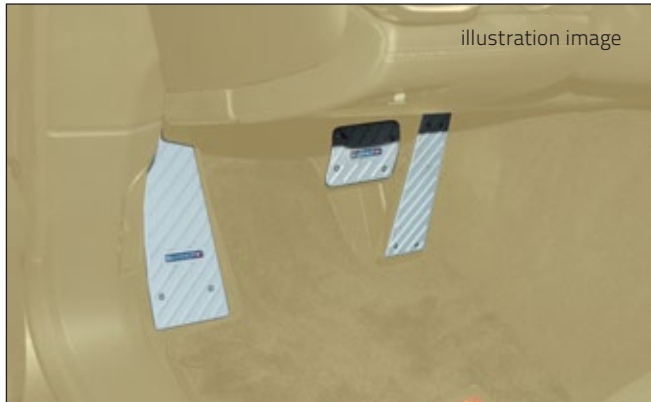

Sport pedals

2 parts set, acceleration, brake ..... PTA 367 127

1 part, foot rest ..... PTA 367 128